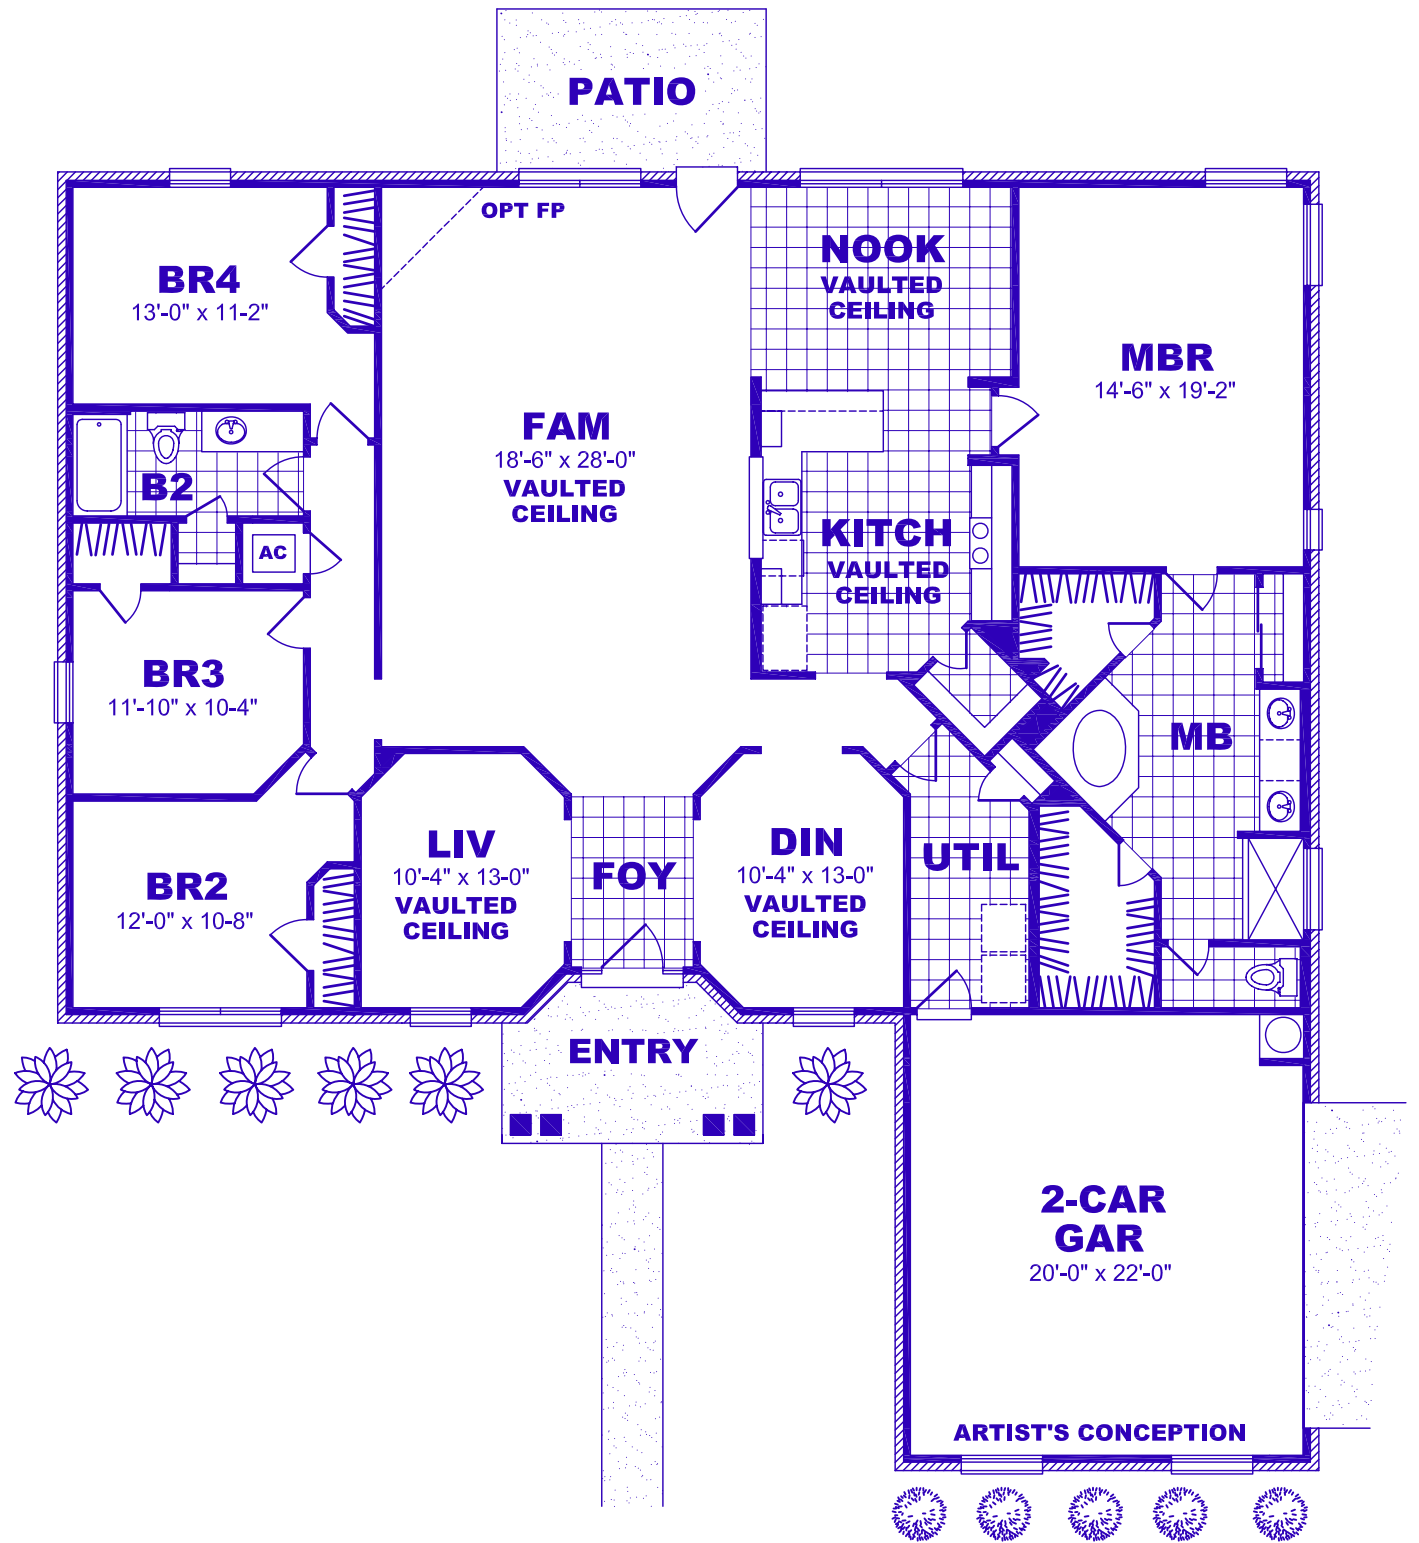

OPT COVERED PORCH

SIDE LOAD GARAGE

THE BAHAMA BREEZE

2,573 Sq. Ft. of Living Area
4 Bedrooms / 2 Baths