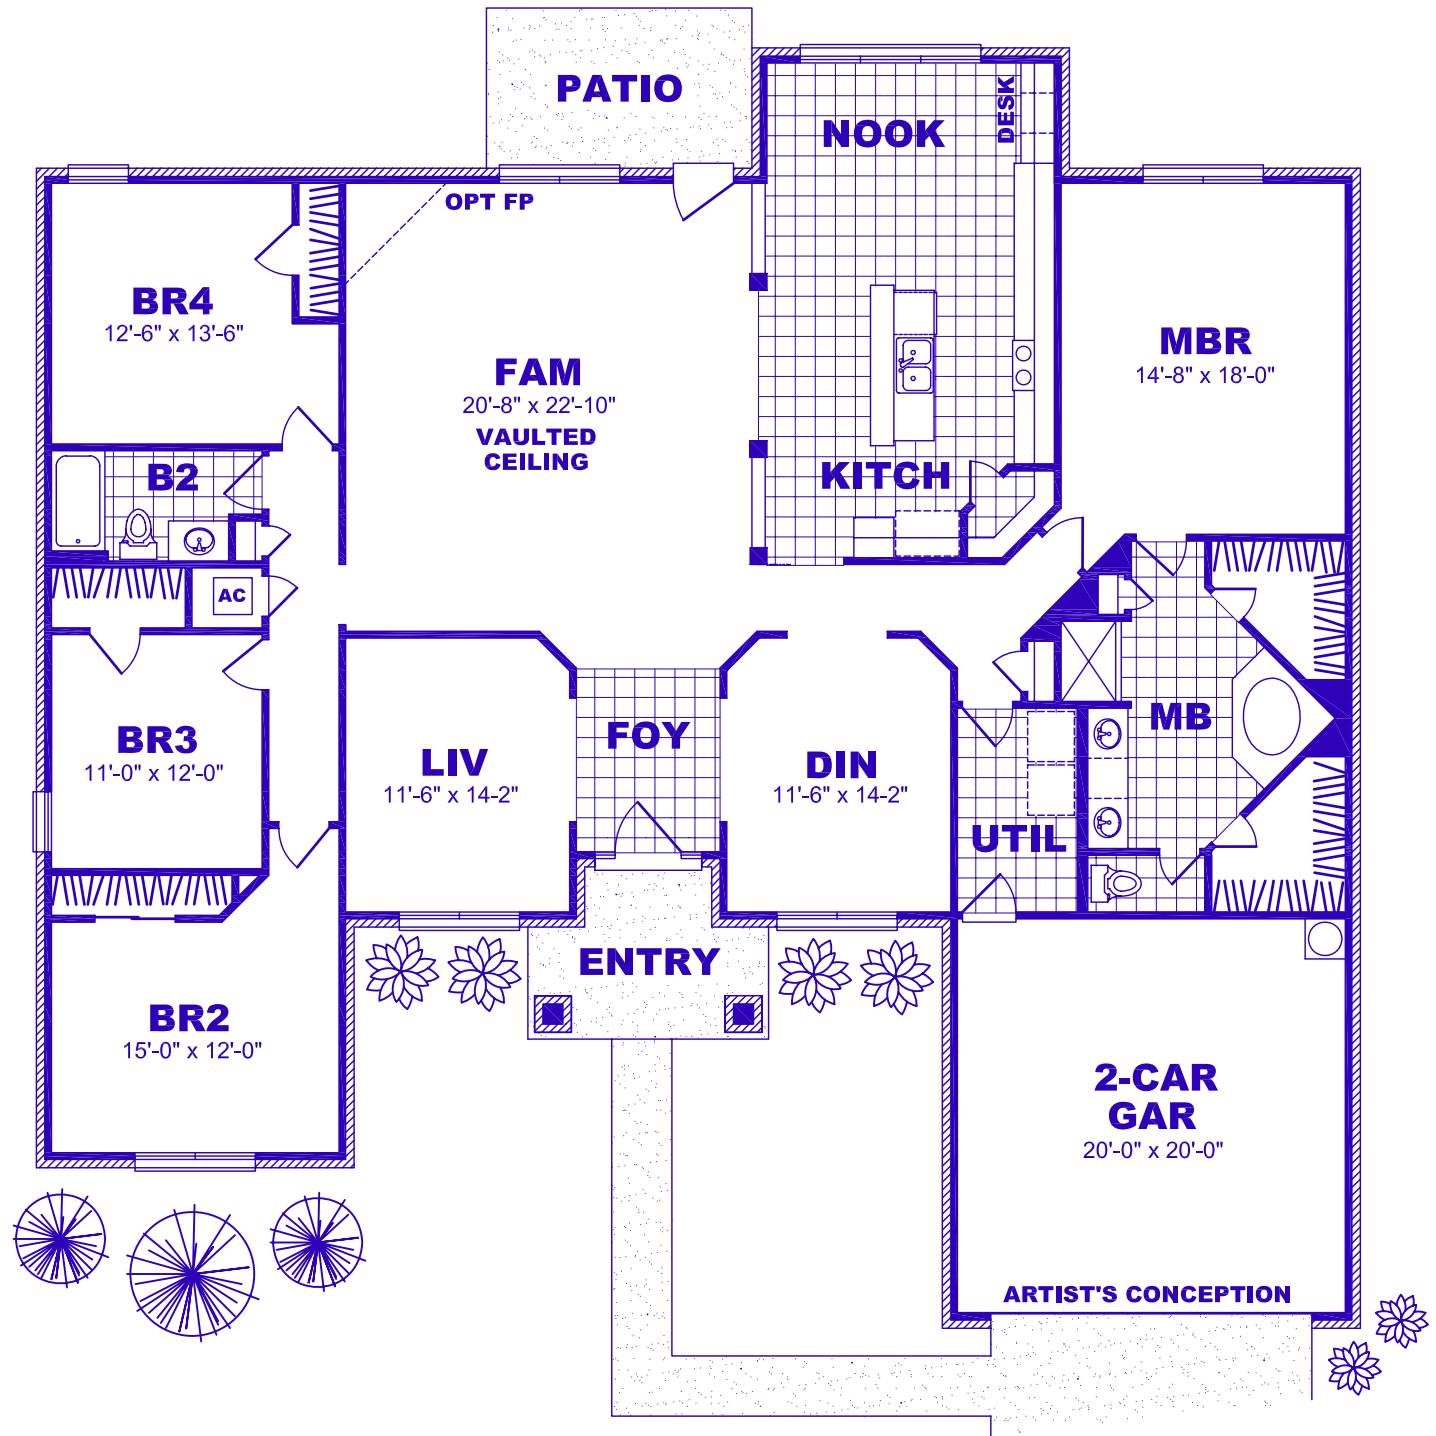

OPT COVERED PORCH

THE PORTABELLO

2,756 Sq. Ft. of Living Area
4 Bedrooms / 2 Baths