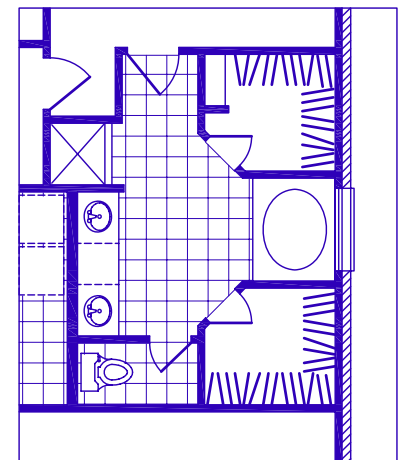

**OPT COVERED PORCH**

**OPTIONAL MB WITH SHOWER**

# THE HARBOR BREEZE

**2,672 Sq. Ft. of Living Area**  
**4 Bedrooms / 2 Baths**